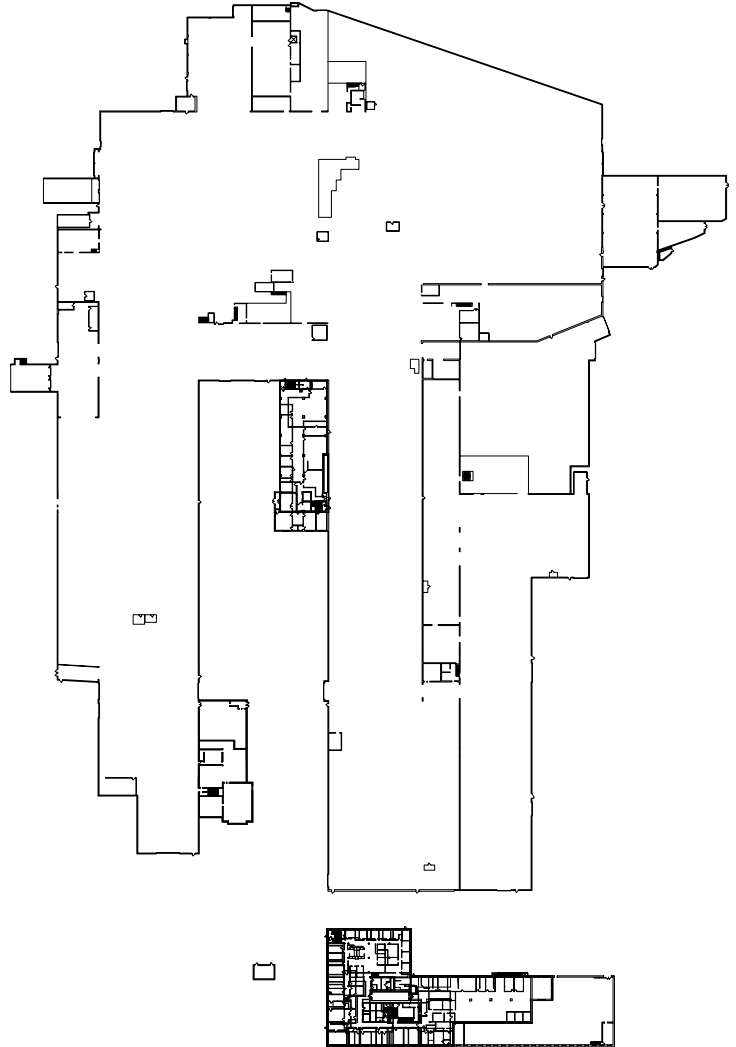

3073 SOUTH CHASE AVENUE MILWAUKEE, WI 53207

CHASE COMMERCIAL CENTER

 INDUSTRIAL
PROPERTIES

WWW.INDUSTRIALPROPERTIESLLC.COM
427 EAST STEWART STREET
MILWAUKEE, WI 53207
P/414.489.7000
F/414.489.9140